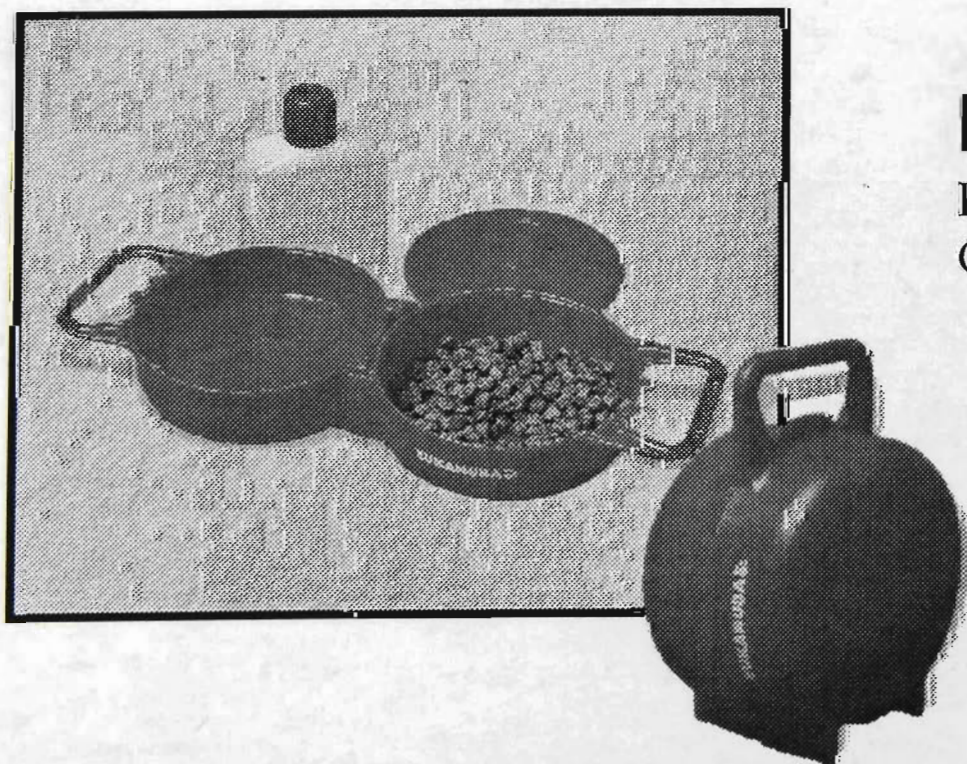

Treasure Trove items include:

- ▶ Cross Pen & Pencil Sets
- ▶ Clocks
- ▶ Coffee Mugs
- ▶ Grooming Towels
- ▶ Sporting Jackets
- ▶ Caps
- ▶ Product, and much, much more.

SAVE AT LEAST 15%

off the R.R.P. price of a 15kg bag