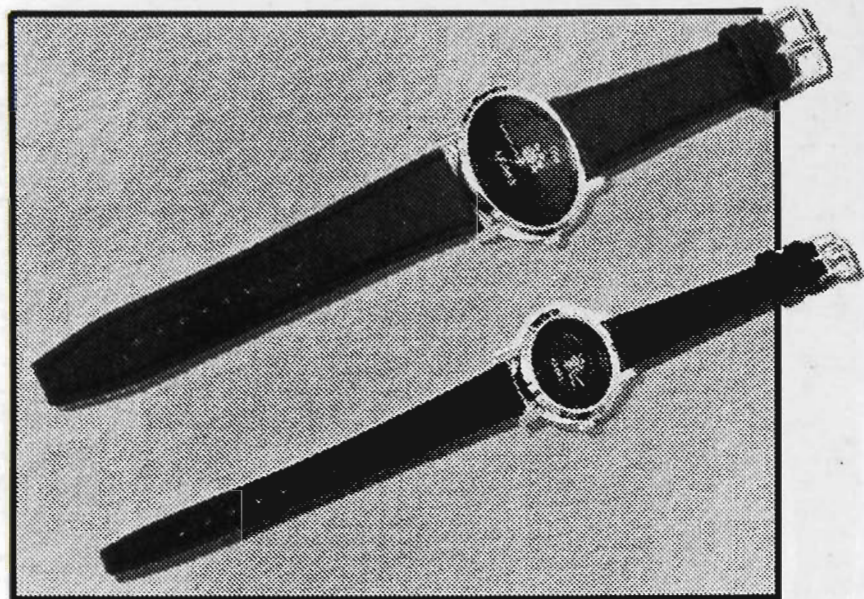

Ours alone! A Breeders Club to give a 15% discount off r.r.p., PLUS

Membership of this exclusive club enables members to choose from a myriad of Treasure Trove items as well as entitlement to other member only privileges.

Treasure Trove items include:

- ▶ Cross Pen & Pencil Sets
- ▶ Clocks
- ▶ Coffee Mugs
- ▶ Grooming Towels
- ▶ Sporting Jackets
- ▶ Caps
- ▶ Product, and much, much more.

SAVE AT LEAST 15%

off the R.R.P. price of a 15kg bag